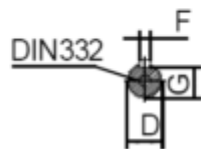

Data Sheet

Article number: 250300550426

Description: Kleedrive T3C 132S-4 5.5KW 1400 rpm
3x400/690V 50HZ IP55 B34 Eff=89,6%

Measures

A = 216	F = 10	P = 200
AA = 263	G = 33	R = 0
AC = Ø259	H = 132	S = -
AD = 332	HD = 200	T = M10
B = 140	K = Ø12	TBH = 134
C = 89	L = 467	TBS = 61.5
D = Ø38	M = 165	TBW = 134
E = 80	N = 130	