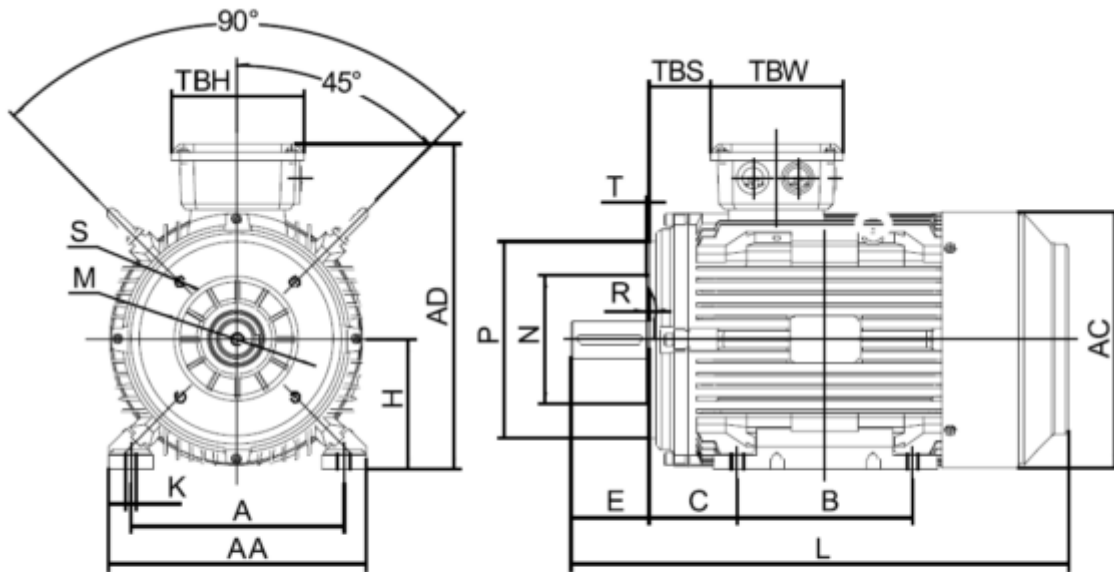

Data Sheet

Article number: 250300550426

Description: Kleedrive T3C 132S-4 5.5KW 1400 rpm
3x400/690V 50HZ IP55 B34 Eff=89,6%

Measures

A = 216	F = 10	P = 200
AA = 263	G = 33	R = 0
AC = Ø259	H = 132	S = -
AD = 332	HD = 200	T = M10
B = 140	K = Ø12	TBH = 134
C = 89	L = 467	TBS = 61.5
D = Ø38	M = 165	TBW = 134
E = 80	N = 130	